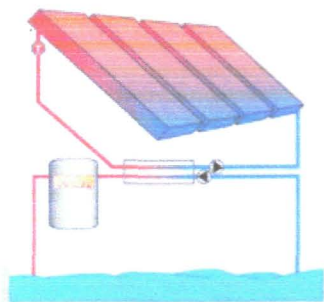

WHAT'S INCLUDED

- Pool controller
- Pool pump group components
- Heat exchanger
- Expansion tank
- Glycol (heat transfer fluid)
- DOS discs

STANDARD PACKAGE Pool Area:	100 ft2	200 ft2	400 ft2	600 ft2	800 ft2
Number of Collectors	2	4	4	6	8
Blue Sputter Collector Type	GOBI 406 001	GOBI 406 001	GOBI 410 001	GOBI 410 001	GOBI 410 001
Controller (LX 220B)	<input checked="" type="checkbox"/>	<input checked="" type="checkbox"/>	<input checked="" type="checkbox"/>	<input checked="" type="checkbox"/>	<input checked="" type="checkbox"/>
Heat Exchanger	PHEX 032 000	PHEX 032 000	PHEX 032 000	PHEX 052 000	PHEX 052 000
Pool Pump Group	<input checked="" type="checkbox"/>	<input checked="" type="checkbox"/>	<input checked="" type="checkbox"/>	<input checked="" type="checkbox"/>	<input checked="" type="checkbox"/>
BTU Metering	<input checked="" type="checkbox"/>	<input checked="" type="checkbox"/>	<input checked="" type="checkbox"/>	<input checked="" type="checkbox"/>	<input checked="" type="checkbox"/>

[CONTACT US](#) | [PRESS ROOM](#) | [CAREERS](#)

Search Site Categories

Packaged Systems

Solar Water Heating: Cool Climate

Solar Water Heating: Warm Climate

Solar Water Heating & Space Heating (Combination Systems)

Solar Pool Heating

Roof Mounted Components

Heating Components

Solar pool heating is the most economical method to heat your pool and extend the swim season. The versatile design of our pool system allows it to be installed in any region for indoor and outdoor use. Because we use a closed loop design, the system offers you the highest amount of durability and longevity.