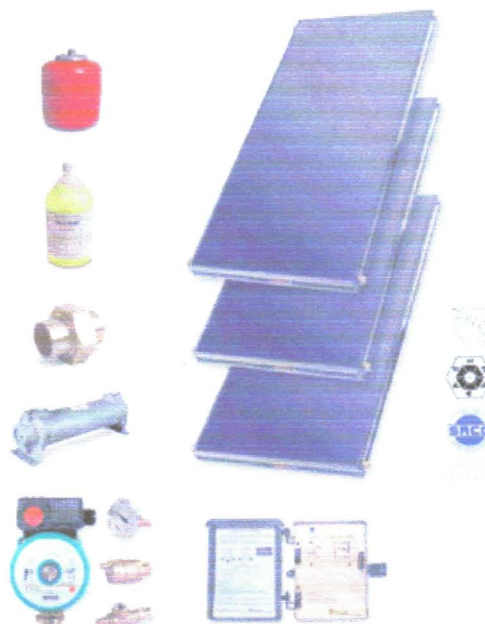

SOLAR WATER HEATING: POOLS (CLOSED LOOP)

HOW IT WORKS

When there is sufficient heat to be drawn from the collectors, the pool controller automatically activates the pumps and circulates the heated solar fluid. The solar fluid will pass through a heat exchanger, transferring its heat to the pool water passing through the exchanger. The heated pool water is then circulated through a filter and back into the pool while the solar fluid is circulated back to the collectors to be reheated. This circulation loop will continue as long as there is heat to be drawn from the collectors.

WHAT'S INCLUDED

- Pool controller
- Pool pump group components
- Heat exchanger
- Expansion tank
- Glycol (heat transfer fluid)
- DOS discs

STANDARD PACKAGE Pool Area:	100 ft2	200 ft2	400 ft2	600 ft2	800 ft2
Number of Collectors	2	4	4	6	8
Blue Sputter Collector Type	GOBI 406 001	GOBI 406 001	GOBI 410 001	GOBI 410 001	GOBI 410 001
Controller (LX 220B)	<input checked="" type="checkbox"/>	<input checked="" type="checkbox"/>	<input checked="" type="checkbox"/>	<input checked="" type="checkbox"/>	<input checked="" type="checkbox"/>
Heat Exchanger	PHEX 032 000	PHEX 032 000	PHEX 032 000	PHEX 052 000	PHEX 052 000
Pool Pump Group	<input checked="" type="checkbox"/>	<input checked="" type="checkbox"/>	<input checked="" type="checkbox"/>	<input checked="" type="checkbox"/>	<input checked="" type="checkbox"/>
BTU Metering	<input checked="" type="checkbox"/>	<input checked="" type="checkbox"/>	<input checked="" type="checkbox"/>	<input checked="" type="checkbox"/>	<input checked="" type="checkbox"/>